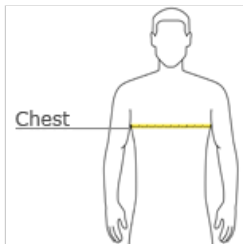

[View PDF Print Email](#)**BELLA+CANVAS****BELLA+CANVAS® Unisex Sponge Fleece Drop Shoulder Sweatshirt. BC3945**

- Retail fit
- Tear-away label
- Dropped shoulders
- Side seamed
- Rib knit cuffs and hem
- 7-ounce, 52/48 Airlume combed and ring spun cotton/poly fleece, 32 singles

CARE INSTRUCTIONS

Machine wash warm, inside out, with like colors. Only non-chlorine bleach. Tumble dry low. Medium iron. Do not iron decoration. Do not dry clean.

front

back

HOW TO MEASURE**CHEST WIDTH**

Measure under the arm and around the fullest part of the chest with arms down, keeping tape horizontal.

SIZE CHART

	XS	S	M	L	XL	2XL
Chest	31-34	34-37	38-41	42-45	46-49	50-53

COLOR INFORMATION

Black
PMS Black C